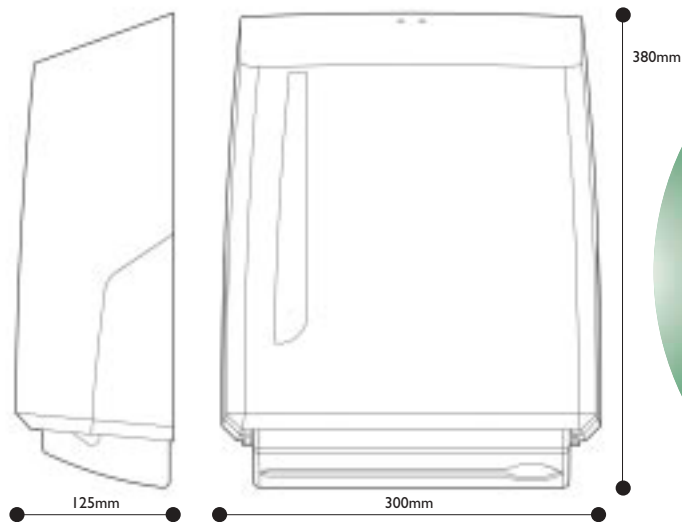

Technical drawings

Materials: Constructed from High Impact Styrene and other engineering thermoplastics. Dispenser can be recycled or disposed of in accordance with local regulations.

Packing: Individual units packed in polythene bags and outer cardboard sleeve.